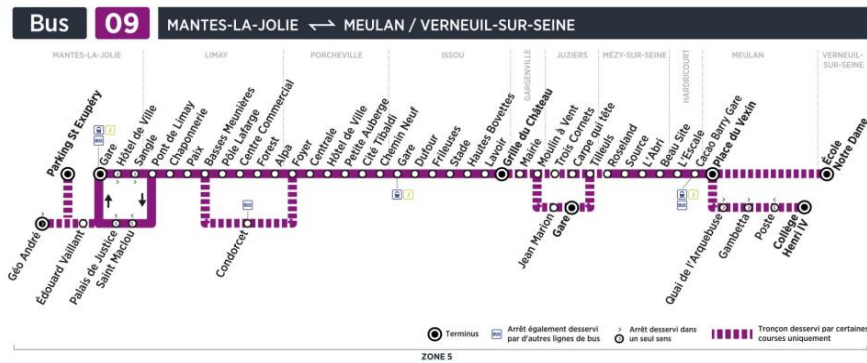

**mercredi en périodes scolaires (sauf jours fériés)**

| | N° bus | 201 | 204 | 202 | 205 | 206 | 207 | 209 |
|---------------------------|-------------------------------|-------|-------|--------|--------|--------|-------|--------|
| VERNEUIL-SUR-SEINE | Ecole Notre Dame | | | | | 12:45 | | 16:45 |
| MEULAN | Collège Henri IV | | | | | | 12:45 | |
| | Poste (Collège Mercier) | | | | | | 12:55 | |
| | Place du Vexin | | 07:15 | | | 12:55 | 12:57 | 17:05 |
| HARDRICOURT | Cacao Barry (gare) | | 07:20 | | | 13:00 | 12:59 | 17:10 |
| | L'Escale | | 07:21 | | | 13:01 | 13:00 | 17:12 |
| MEZY-SUR-SEINE | Beau Site | | 07:22 | | | 13:02 | 13:01 | 17:13 |
| | L'Abri | | 07:22 | | | 13:03 | 13:01 | 17:13 |
| | Source | | 07:22 | | | 13:03 | 13:01 | 17:13 |
| | Roseland | | 07:23 | | | 13:04 | 13:02 | 17:14 |
| JUZIERS | Tilleuls | | 07:25 | | | 13:06 | 13:04 | 17:17 |
| | Gare | | | 07:34 | 08:35 | | | |
| | Jean Marion | | | 07:36 | 08:37 | | | |
| | Carpe qui tête | | 07:26 | | | 13:07 | 13:05 | 17:19 |
| | Trois Cornets | | 07:27 | | | 13:09 | 13:06 | 17:20 |
| GARGENVILLE | Moulin à vent | | 07:29 | 07:39 | 08:39 | 13:10 | 13:08 | 17:22 |
| | Mairie | | 07:30 | 07:40 | 08:40 | 13:12 | 13:09 | 17:24 |
| ISSOU | Grille du Château | 06:47 | 07:33 | 07:42 | 08:42 | 13:14 | 13:12 | 17:26 |
| | Lavoire | 06:48 | 07:35 | 07:44 | 08:43 | 13:16 | 13:13 | 17:28 |
| | Hautes Bovettes | 06:48 | 07:36 | 07:45 | 08:44 | 13:17 | 13:14 | 17:29 |
| | Stade | 06:49 | 07:38 | 07:46 | 08:45 | 13:18 | 13:15 | 17:30 |
| | Frileuses | 06:49 | 07:38 | 07:47 | 08:45 | 13:18 | 13:15 | 17:30 |
| | Dufour | 06:50 | 07:40 | 07:48 | 08:46 | 13:19 | 13:16 | 17:31 |
| | Gare | 06:50 | 07:41 | 07:49 | 08:47 | 13:20 | 13:17 | 17:32 |
| PORCHEVILLE | Chemin Neuf | 06:52 | 07:45 | 07:51 | 08:49 | 13:21 | 13:19 | 17:34 |
| | Cité Tibaldi | 06:53 | 07:47 | 07:52 | 08:50 | 13:22 | 13:20 | 17:35 |
| | Petite Auberge | 06:53 | 07:48 | 07:52 | 08:50 | 13:22 | 13:20 | 17:35 |
| | Hôtel de Ville | 06:54 | 07:48 | 07:53 | 08:51 | 13:23 | 13:20 | 17:36 |
| | Centrale | 06:56 | 07:49 | 07:55 | 08:53 | 13:24 | 13:21 | 17:37 |
| | Foyer | 06:57 | 07:49 | 07:56 | 08:54 | 13:25 | 13:22 | 17:38 |
| LIMAY | Condorcet (quai 1) | | 07:55 | | 09:00 | | | |
| | Alpa | | | | | 13:26 | 13:23 | 17:39 |
| | Forest | | | | | 13:27 | 13:24 | 17:40 |
| | Centre commercial | | | | | 13:28 | 13:26 | 17:42 |
| | Pôle Lafarge | | | | | 13:30 | 13:28 | 17:44 |
| | Basses Meunières | | 08:00 | | 09:07 | 13:33 | 13:30 | 17:48 |
| | Paix | | 08:02 | | 09:08 | 13:35 | 13:31 | 17:49 |
| | Chaponnerie | | 08:05 | | 09:10 | 13:37 | 13:33 | 17:51 |
| | Pont de Limay | | 08:07 | | 09:11 | 13:38 | 13:34 | 17:52 |
| MANTES-LA-JOLIE | Saint Maclou | 07:03 | 08:10 | 08:04 | 09:13 | 13:41 | 13:36 | 17:55 |
| | Palais de Justice | 07:04 | 08:12 | 08:06 | 09:14 | 13:42 | 13:37 | 17:57 |
| | Gare (quai 11) | 07:06 | | 08:10* | 09:17* | 13:45 | 13:40 | 18:01 |
| | Trains à destination de Paris | D7:18 | - | D8:18 | D9:25 | D14:15 | - | D18:08 |
| | D=direct ; P=semi-direct | P7:18 | - | P8:18 | P9:40 | P14:09 | - | P18:10 |
| | Edouard Vaillant | | 08:14 | | 09:20 | | | |
| | Parking St Exupéry | | 08:16 | 08:20 | 09:23 | | | |