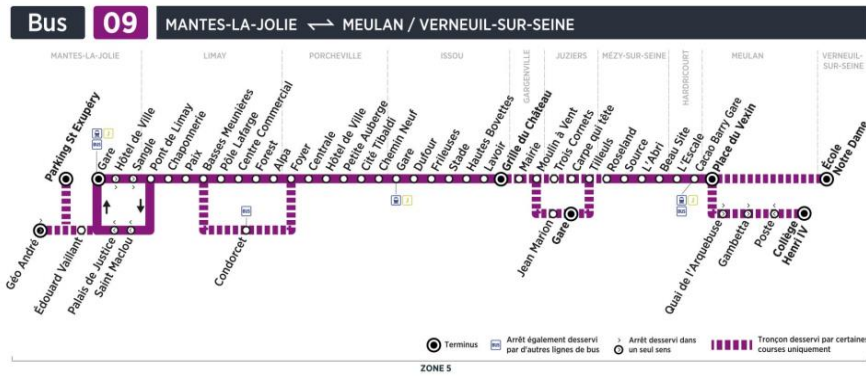

**mercredi en périodes scolaires (sauf jours fériés)**

| | N° bus | 102 | 104 | 103 | 105 | 106 | 108 | |
|----------------------------------|-------------------------------|--------------------|------------------|-------|-------|--------|-------|-------|
| MANTES-LA-JOLIE | Parking St Exupéry | | | | | | 12:40 | |
| | Géo André | | | | | 11:35 | | |
| | Edouard Vaillant | | | | | 11:36 | | |
| | Trains en provenance de Paris | - | D6:44 | - | D7:52 | - | - | |
| | D=direct ; P=semi-direct | - | - | - | P7:50 | P11:18 | - | |
| | Gare (quai 11) | 06:35 | 07:08 | 07:13 | 08:07 | 11:38 | | |
| | Hôtel de Ville | 06:37 | 07:11 | 07:16 | 08:10 | 11:41 | | |
| LIMAY | Sangle | 06:38 | 07:12 | 07:17 | 08:11 | 11:42 | | |
| | Pont de Limay | 06:41 | 07:14 | 07:19 | 08:13 | 11:44 | 12:51 | |
| | Chaponnerie | 06:42 | 07:16 | 07:21 | 08:14 | 11:45 | 12:52 | |
| | Paix | 06:43 | 07:17 | 07:22 | 08:16 | 11:47 | 12:53 | |
| | Basses Meunières | 06:44 | 07:19 | 07:24 | 08:18 | 11:49 | 12:55 | |
| | Pôle Lafarge | 06:46 | 07:22 | 07:27 | 08:20 | 11:51 | | |
| | Centre commercial | 06:48 | 07:24 | 07:29 | 08:22 | 11:53 | | |
| PORCHEVILLE | Forest | 06:49 | 07:25 | 07:30 | 08:24 | 11:55 | | |
| | Alpa | 06:50 | 07:26 | 07:31 | 08:25 | 11:56 | | |
| | Condorcet (quai 1) | | | | | | 13:00 | |
| | Foyer | 06:52 | 07:27 | 07:32 | 08:27 | 11:58 | 13:02 | |
| | Centrale | 06:52 | 07:27 | 07:32 | 08:28 | 11:59 | 13:02 | |
| | Hôtel de Ville | 06:55 | 07:29 | 07:34 | 08:31 | 12:02 | 13:05 | |
| | Petite Auberge | 06:56 | 07:29 | 07:34 | 08:31 | 12:02 | 13:05 | |
| ISSOU | Cité Tibaldi | 06:56 | 07:30 | 07:35 | 08:32 | 12:03 | 13:05 | |
| | Chemin Neuf | 06:57 | 07:30 | 07:35 | 08:33 | 12:04 | 13:06 | |
| | Gare | 06:58 | 07:31 | 07:36 | 08:34 | 12:05 | 13:07 | |
| | Dufour | 06:59 | 07:32 | 07:37 | 08:35 | 12:06 | 13:08 | |
| | Frileuses | 07:00 | 07:33 | 07:38 | 08:36 | 12:07 | 13:09 | |
| | Stade | 07:01 | 07:34 | 07:39 | 08:37 | 12:08 | 13:10 | |
| | Hautes Bovettes | 07:02 | 07:34 | 07:39 | 08:38 | 12:09 | 13:10 | |
| GARGENVILLE | Lavoisier | 07:02 | 07:35 | 07:40 | 08:38 | 12:09 | 13:11 | |
| | Grille du Château | 07:04 | 07:36 | 07:41 | 08:40 | 12:11 | 13:12 | |
| | Mairie | 07:05 | 07:40 | 07:45 | 08:41 | 12:12 | 13:14 | |
| | Moulin à vent | 07:06 | 07:41 | 07:46 | 08:42 | 12:13 | | |
| | JUZIERS | Jean Marion | | | | | | 13:19 |
| | | Gare | | | | | | 13:21 |
| | | Trois Cornets | 07:08 | 07:44 | 07:49 | 08:44 | 12:15 | |
| Carpe qui tête | | 07:09 | 07:45 | 07:50 | 08:45 | 12:16 | | |
| Tilleuls | | 07:10 | 07:47 | 07:52 | 08:46 | 12:17 | | |
| MEZY-SUR-SEINE | | Roseland | 07:12 | 07:50 | 07:55 | 08:48 | 12:19 | |
| | | Source | 07:12 | 07:51 | 07:56 | 08:49 | 12:20 | |
| | L'Abri | 07:13 | 07:52 | 07:57 | 08:50 | 12:21 | | |
| | Beau Site | 07:13 | 07:52 | 07:57 | 08:50 | 12:21 | | |
| | HARDRICOURT | L'Escale | 07:14 | 07:57 | 08:02 | 08:53 | 12:24 | |
| | | Cacao Barry (gare) | 07:15 | 07:59 | 08:04 | 08:54 | 12:25 | |
| | | MEULAN | Place du Vexin | 07:22 | 08:06 | | 09:00 | 12:30 |
| Quai de l'Arquebuse | | | | | 08:12 | | | |
| Gambetta (Ecole Mercier St Paul) | | | | | 08:16 | | | |
| Collège Henri IV | | | | | 08:25 | | | |
| VERNEUIL-SUR-SEINE | | | Ecole Notre Dame | | 08:25 | | | |