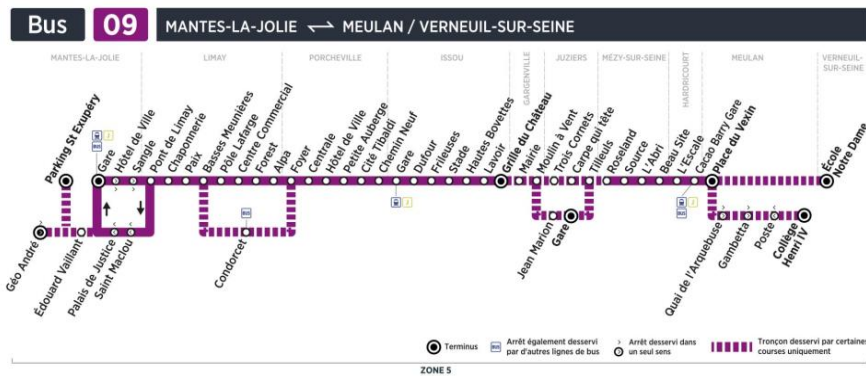

**du lundi au vendredi en vacances scolaires (sauf jours fériés)**

| | N° bus | 102 | 103 | 105 | 106 | 111 | 115 |
|--------------------|--------------------------------------|-------|-------|-------|--------|--------|--------|
| MANTES-LA-JOLIE | Géo André | | | | 11:35 | 16:32 | |
| | Edouard Vaillant | | | | 11:36 | 16:33 | |
| | <i>Trains en provenance de Paris</i> | - | - | D7:52 | - | - | D17:47 |
| | <i>D=direct ; P=semi-direct</i> | - | - | P7:50 | P11:18 | P16:22 | P17:57 |
| | Gare (quai 11) | 06:35 | 07:13 | 08:07 | 11:38 | 16:35 | 18:12 |
| LIMAY | Hôtel de Ville | 06:37 | 07:16 | 08:10 | 11:41 | 16:40 | 18:15 |
| | Sanglé | 06:38 | 07:17 | 08:11 | 11:42 | 16:41 | 18:16 |
| | Pont de Limay | 06:41 | 07:19 | 08:13 | 11:44 | 16:46 | 18:19 |
| | Chaponnerie | 06:42 | 07:21 | 08:14 | 11:45 | 16:47 | 18:20 |
| | Paix | 06:43 | 07:22 | 08:16 | 11:47 | 16:49 | 18:22 |
| | Basses Meunières | 06:44 | 07:24 | 08:18 | 11:49 | 16:50 | 18:23 |
| PORCHEVILLE | Pôle Lafarge | 06:46 | 07:27 | 08:20 | 11:51 | 16:52 | 18:25 |
| | Centre commercial | 06:48 | 07:29 | 08:22 | 11:53 | 16:54 | 18:27 |
| | Forest | 06:49 | 07:30 | 08:24 | 11:55 | 16:56 | 18:28 |
| | Alpa | 06:50 | 07:31 | 08:25 | 11:56 | 16:57 | 18:29 |
| | Foyer | 06:52 | 07:32 | 08:27 | 11:58 | 16:59 | 18:31 |
| | Centrale | 06:52 | 07:32 | 08:28 | 11:59 | 16:59 | 18:32 |
| ISSOU | Hôtel de Ville | 06:55 | 07:34 | 08:31 | 12:02 | 17:02 | 18:35 |
| | Petite Auberge | 06:56 | 07:34 | 08:31 | 12:02 | 17:03 | 18:35 |
| | Cité Tibaldi | 06:56 | 07:35 | 08:32 | 12:03 | 17:03 | 18:36 |
| | Chemin Neuf | 06:57 | 07:35 | 08:33 | 12:04 | 17:04 | 18:37 |
| | Gare | 06:58 | 07:36 | 08:34 | 12:05 | 17:05 | 18:38 |
| GARGENVILLE | Dufour | 06:59 | 07:37 | 08:35 | 12:06 | 17:06 | 18:39 |
| | Frileuses | 07:00 | 07:38 | 08:36 | 12:07 | 17:07 | 18:40 |
| | Stade | 07:01 | 07:39 | 08:37 | 12:08 | 17:08 | 18:41 |
| | Hautes Bovettes | 07:02 | 07:39 | 08:38 | 12:09 | 17:08 | 18:42 |
| | Lavoir | 07:02 | 07:40 | 08:38 | 12:09 | 17:09 | 18:42 |
| | Grille du Château | 07:04 | 07:41 | 08:40 | 12:11 | 17:10 | 18:44 |
| MEZY-SUR-SEINE | Mairie | 07:05 | 07:45 | 08:41 | 12:12 | 17:12 | 18:46 |
| | Moulin à vent | 07:06 | 07:46 | 08:42 | 12:13 | 17:13 | 18:47 |
| JUZIERS | Jean Marion | | | | | 17:17 | |
| | Gare | | | | | 17:21 | |
| | Trois Cornets | 07:08 | 07:49 | 08:44 | 12:15 | | |
| | Carpe qui tête | 07:09 | 07:50 | 08:45 | 12:16 | | |
| HARDRICOURT | Tilleuls | 07:10 | 07:52 | 08:46 | 12:17 | 17:24 | |
| | Roseland | 07:12 | 07:55 | 08:48 | 12:19 | 17:26 | |
| | Source | 07:12 | 07:56 | 08:49 | 12:20 | 17:27 | |
| | L'Abri | 07:13 | 07:57 | 08:50 | 12:21 | 17:28 | |
| MEULAN | Beau Site | 07:13 | 07:57 | 08:50 | 12:21 | 17:28 | |
| | L'Escale | 07:14 | 08:02 | 08:53 | 12:24 | 17:30 | |
| VERNEUIL-SUR-SEINE | Cacao Barry (gare) | 07:15 | 08:04 | 08:54 | 12:25 | 17:31 | |
| | Place du Vexin | 07:22 | | 09:00 | 12:30 | 17:35 | |
| | Quai de l'Arquebuse | | 08:12 | | | | |
| | Gambetta (Ecole Mercier St Paul) | | 08:16 | | | | |
| | Collège Henri IV | | 08:25 | | | | |